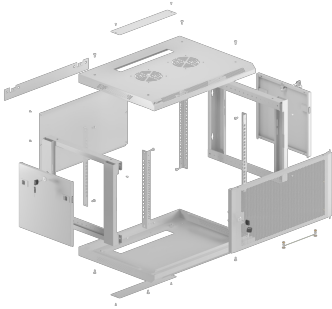

WF01-6406-23S

19" RACK CABINET

PRODUCT FEATURES:

- Designed for self-assembly,
- Cable openings in the top and bottom panels and removable rear panel,
- Equipped with front lock and side locks,
- Optional installation of casters or feet,
- Quick and easy installation.

PRODUCT SPECIFICATION:

Type of cabinet	Wall mount
Size	19",
ICT height	6 U
Assembly type	Self-assembly
Working depth	379,5 mm
Front door type	Perforation
Door type	Single-leaf
Maximum static load	60 kg
Slot amount for fans	2
Number of vertical rails	4
Thermostat	No
LCD panel	No
RAL color	RAL7035
Weatherproof rating	IP20
Upper & lower panel thickness	1,2 mm
Mounting rails thickness	1,5 mm
Frame thickness	1,2 mm
Depth	450 mm
Width	600 mm
Height	379 mm
Weight	14 kg
Standard	ANSI/EIA RS-310-D, DIN 41491/PART 1, DIN 41494/PART 7, ETSI, IEC297-2:1982
Grounding Details	Front door, Bottom panel
Included Accessories	User guide, Grounding cable, M6 screws, Mounting bracket, Front lock, Side locks, Set of assembly elements