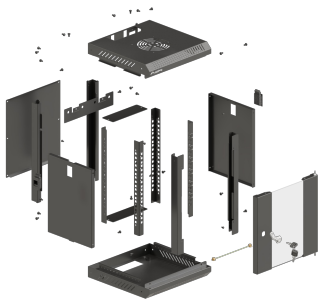

WF11-3306-10B

10" RACK CABINET

PRODUCT FEATURES:

- Quick and easy installation,
- Equipped with four vertical mounting rails,
- Cable openings in the top and bottom panels and removable rear panel,
- Equipped with front lock and side latches,
- Optional mounting of casters or feet.

PRODUCT SPECIFICATION:

Type of cabinet	Wall mount
Size	10",
ICT height	6 U
Assembly type	Self-assembly
Working depth	231 mm
Front door type	Temper glass
Door type	Single-leaf
Maximum front door opening angle	215 °
Maximum static load	30 kg
Slot amount for fans	1
Number of vertical rails	4
Thermostat	No
LCD panel	No
RAL color	RAL9004
Weatherproof rating	IP20
Upper & lower panel thickness	1 mm
Mounting rails thickness	1,5 mm
Frame thickness	1 mm
Depth	300 mm
Width	300 mm
Height	370 mm
Weight	8,2 kg
Standard	ANSI/EIA RS-310-D, DIN 41491/PART 1, DIN 41494/PART 7, IEC297-2:1982
Grounding Details	Front door, Bottom panel
Included Accessories	User guide, Grounding cable, M6 screws, Mounting bracket, Front lock